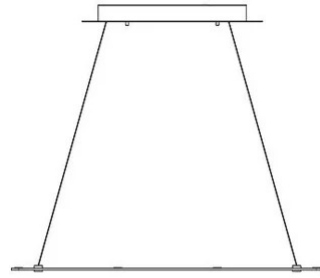

Canopy Fra Tac

70 W - suspension - linear composition 4

colors

Typology Pendant Ceiling

Utilisation

230V

This rectangular suspension canopy can control a four-tier arrangement of lights. An element on the horizontal is connected to cables that descend from the canopy. From this, a lighting composition of up to 5 modules can be brought down. The canopy is composed of two-colored-painted aluminum with a 70W output. It allows the light to be dimmed.

Family Canopy Fra Tac
Typology Pendant Ceiling
Utilisation

Dimensions

Lunghezza 86,5 cm

Materials

Structure	aluminium	Canopy	aluminium
-----------	-----------	--------	-----------

Voltage 230V

Dimming Push
Dali2